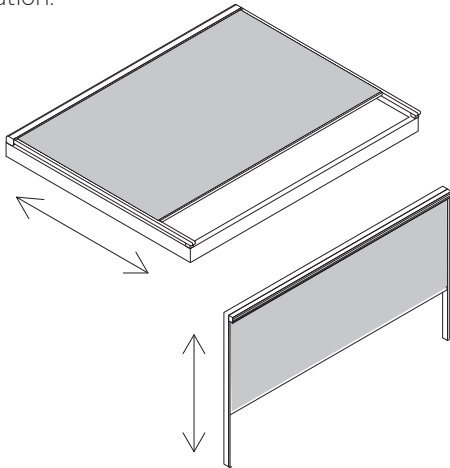

ZIP BLIND

Shading Systems

ZIP BLIND

Shading Systems

Matek Grup Zip Blind is a motorized automatic curtain system that can work both horizontally and vertically. The most important feature of the Zip Blind is that the fabric can stand rigid and maintain its form with its special zipper technology. Zip Blind, which is a new generation automatic curtain system, can be used with the glass roof system and it prevents intense heat from all horizontal and inclined windows. The special fabric provides ventilation but is also waterproof.

You can customize selecting the colour of your choice from more than 1600 existing RAL colors.

Zip Blind / Technical Data

HORIZONTAL AND VERTICAL APPLICATION

Matek Grup Zip Blind can be applied both horizontally and vertically, with motor and remote control. With this feature, it provides excellent shading against the sunlight coming both from the ceiling and the facade, as well as ventilation.

ZIPPER TECHNOLOGY

Matek Grup Zip Blind has a special zipper technology. The zippers on the fabric edges prevent problems such as gathering and fluctuation and provide a perfect usage experience.

Maximum width for each module (Vertical)	5000 mm
Maximum height for each module (Vertical)	3400 mm
Maximum width for each module (Horizontal)	4000 mm
Maximum height for each module (Horizontal)	2700 mm
Fabric type	Screen
Fabric colour	Optional
Daylight control and insulation	✓
Water proofing	✓
Fade and abrasion resistant fabric	✓
Zipper system	✓