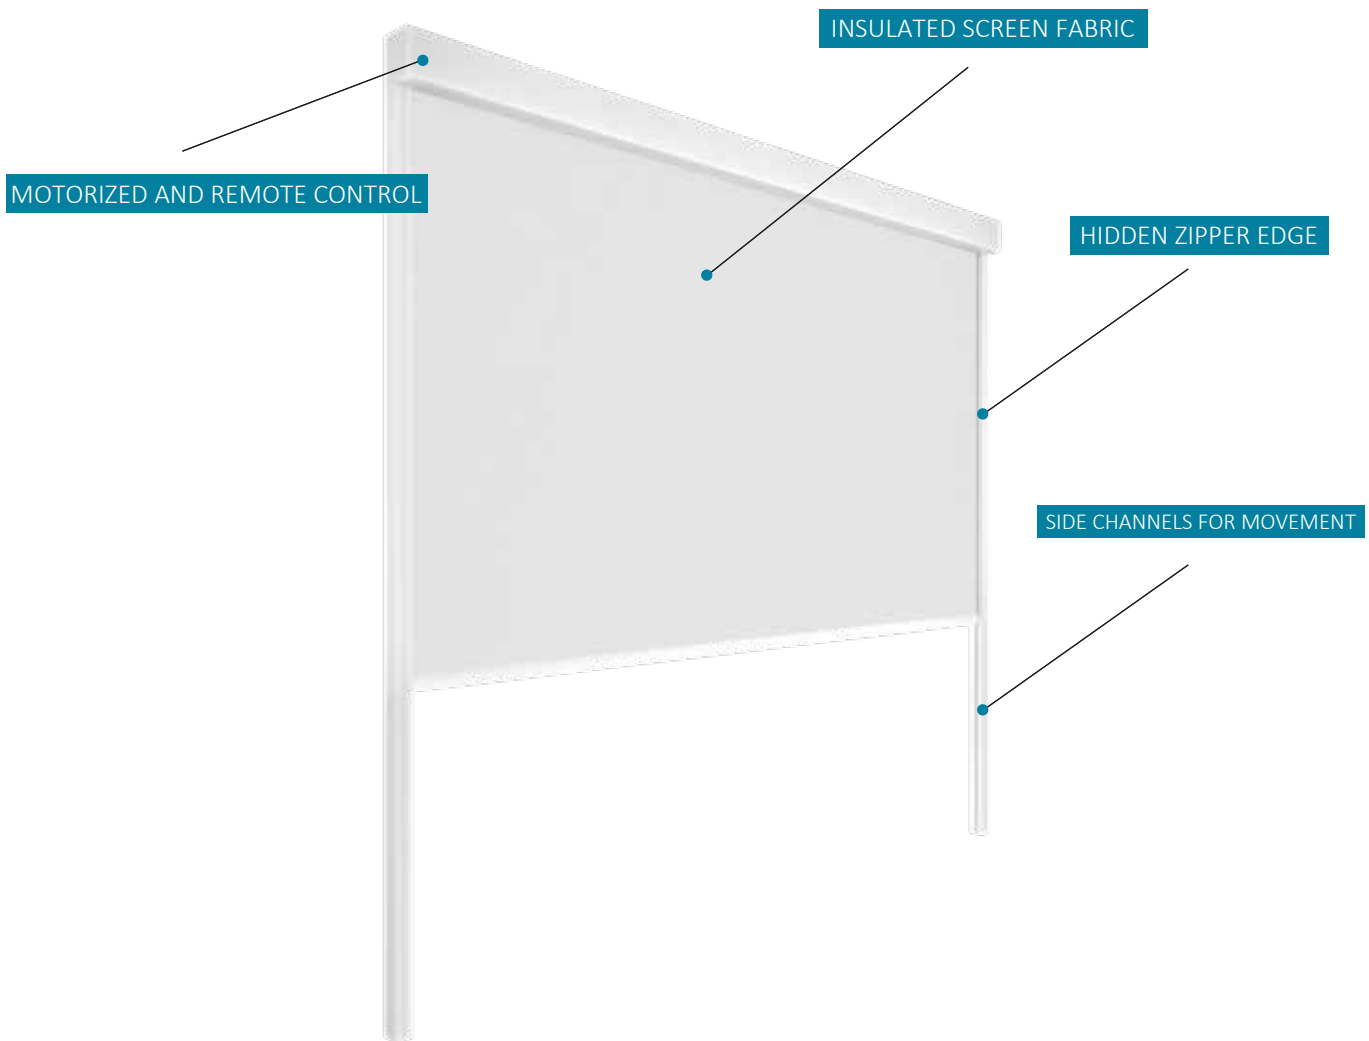

ZIP BLIND

Shading Systems

ZIP BLIND

Shading Systems

Matek Grup Zip Blind is a motorized automatic curtain system that can work both horizontally and vertically. The most important feature of the Zip Blind is that the fabric can stand rigid and maintain its form with its special zipper technology. Zip Blind, which is a new generation automatic curtain system, can be used with the glass roof system and it prevents intense heat from all horizontal and inclined windows. The special fabric provides ventilation but is also waterproof.

Zip Blind also provides excellent shading in vertical use and offers an elegant architectural solution. Zip Blind is the most preferred curtain system in home and commercial areas with its fabric quality, remote-controlled motor mechanism and design.

You can customize selecting the colour of your choice from more than 1600 existing RAL colors.

Zip Blind / Technical Data

HORIZONTAL AND VERTICAL APPLICATION

Matek Grup Zip Blind can be applied both horizontally and vertically, with motor and remote control. With this feature, it provides excellent shading against the sunlight coming both from the ceiling and the facade, as well as ventilation.

ZIPPER TECHNOLOGY

Matek Grup Zip Blind has a special zipper technology. The zippers on the fabric edges prevent problems such as gathering and fluctuation and provide a perfect usage experience.

Maximum width for each module (Vertical)	5000 mm
Maximum height for each module (Vertical)	3400 mm
Maximum width for each module (Horizontal)	4000 mm
Maximum height for each module (Horizontal)	2700 mm
Fabric type	Screen
Fabric colour	Optional
Daylight control and insulation	✓
Water proofing	✓
Fade and abrasion resistant fabric	✓
Zipper system	✓