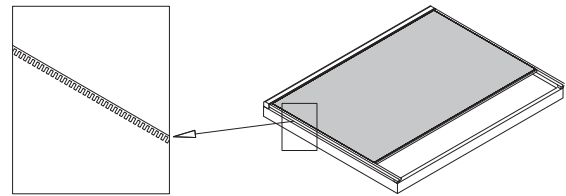

You can customize selecting the colour of your choice from more than 1600 existing RAL colors.

Zip Blind / Technical Data

HORIZONTAL AND VERTICAL APPLICATION

Matek Grup Zip Blind can be applied both horizontally and vertically, with motor and remote control. With this feature, it provides excellent shading against the sunlight coming both from the ceiling and the facade, as well as ventilation.

ZIPPER TECHNOLOGY

Matek Grup Zip Blind has a special zipper technology. The zippers on the fabric edges prevent problems such as gathering and fluctuation and provide a perfect usage experience.

Maximum width for each module (Vertical)	5000 mm
Maximum height for each module (Vertical)	3400 mm
Maximum width for each module (Horizontal)	4000 mm
Maximum height for each module (Horizontal)	2700 mm
Fabric type	Screen
Fabric colour	Optional
Daylight control and insulation	✓
Water proofing	✓
Fade and abrasion resistant fabric	✓
Zipper system	✓