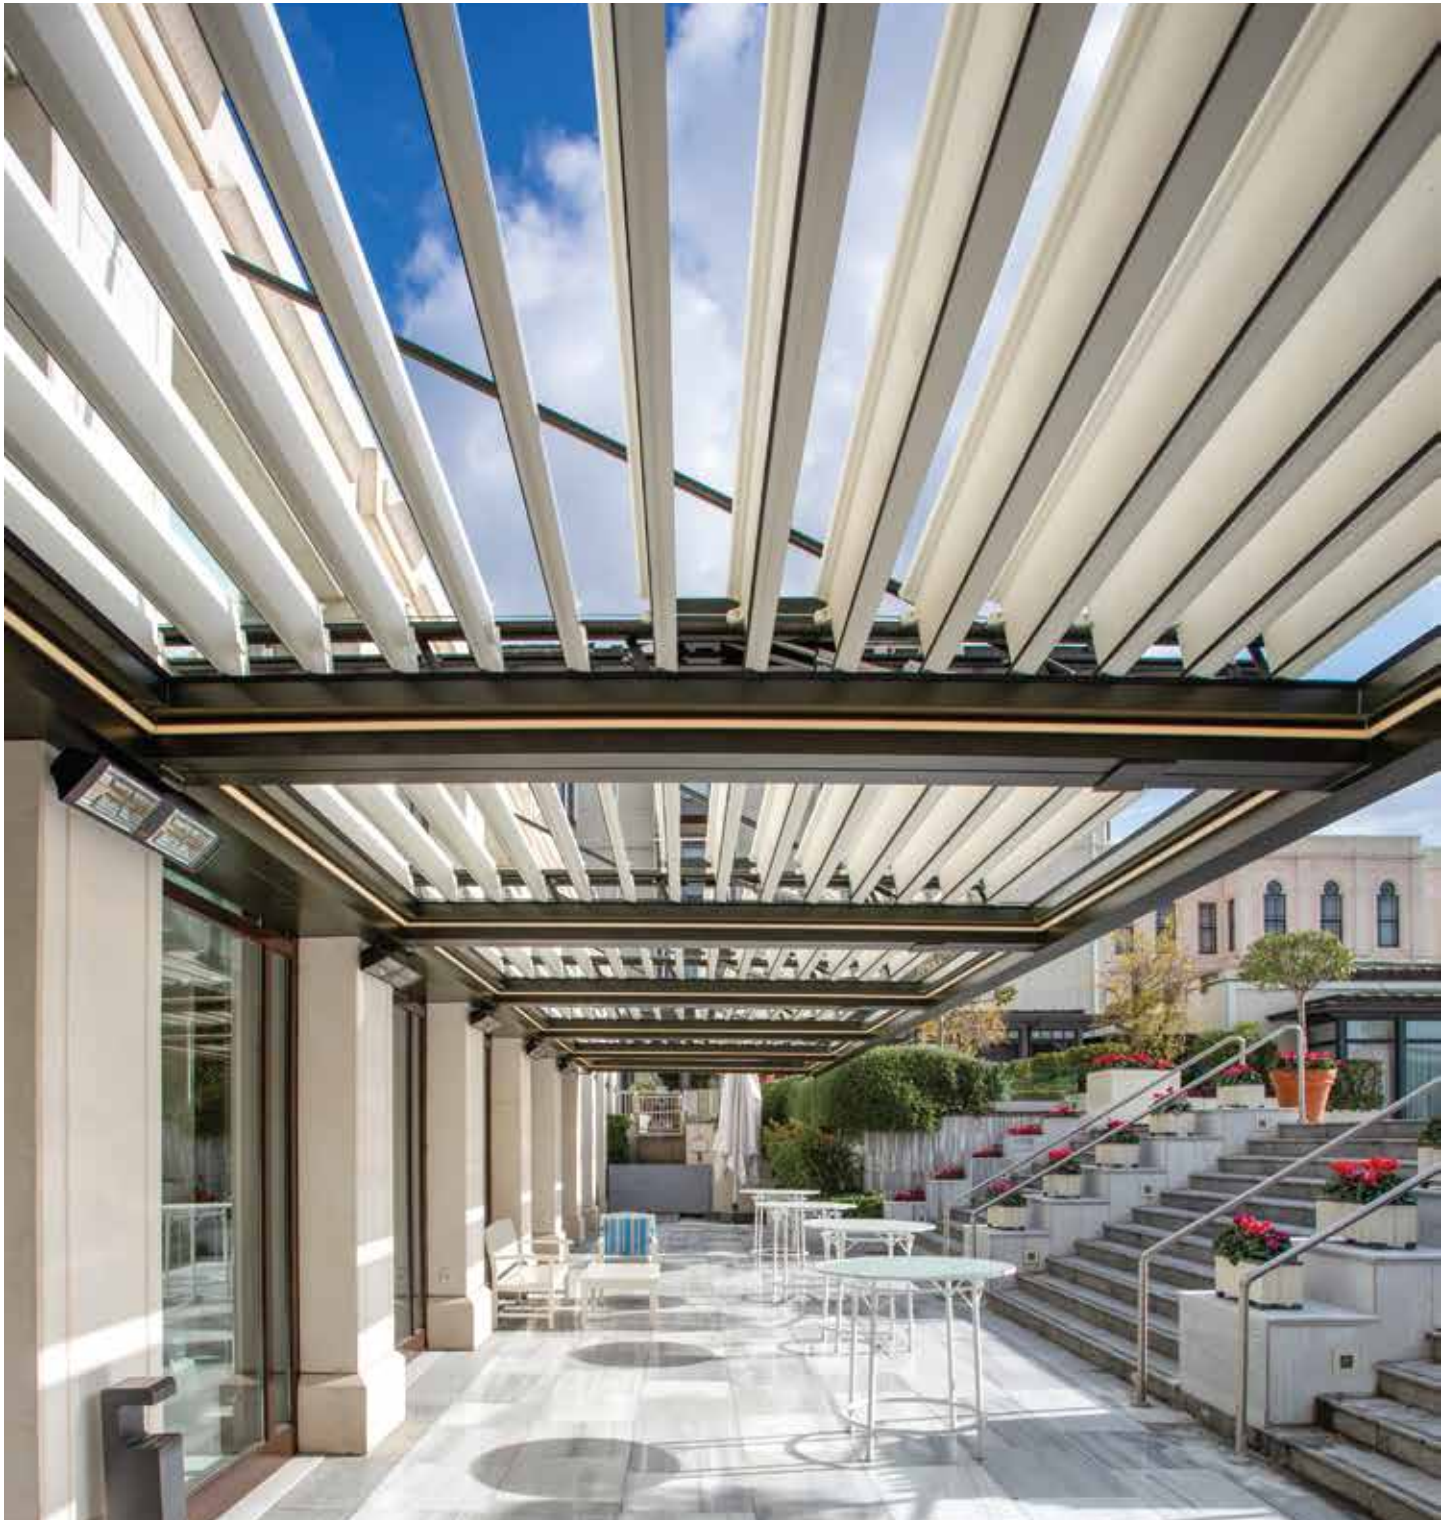

ROYAL

Bioclimatic Pergola

ROYAL

Bioclimatic Pergola

A bioclimatic pergola with a motorized and aluminum paneled roof, Matek Grup Royal protects from the sun in summer and lets light and heat in winter. With its special patented design and high quality, it allows you to use your living space during all 4 seasons under the conditions you want at the maximum level of comfort.

With the double-engine special technology of Royal Bioclimatic Pergola, you will have the highest standards that a pergola can offer you. If you want, you can adjust the intervals of the panels on your roof with the remote control, and benefit from the sun and fresh air.

Moreover, you can open or close your roof to the point you want with the remote control. Royal Bioclimatic pergola can be used as wall mounted or free standing. Royal Bioclimatic Pergola provides perfect sealing with its unique design and technology. It is extremely robust and safe with its 3.3 mm aluminum thickness and reinforced special rail system. It provides a unique heat and sound insulation with the special polyurethane insulation material placed inside the aluminum panels. In addition, the Royal has a concealed drainage system from the roof to the posts to flush rainwater and keep the pergola area dry.

Maximum width for each module	7000 mm
Maximum depth for each module	9000 mm
Self-standing / Wall-mounted	✓
Dimensions of poles	130 X 170 mm
Maximum height	Optional
Insulated blades	✓
Extruded aluminum	✓
Motorized	✓
Remote controlling & Start-Stop	✓
Flexibility to be applied to different areas and sizes	✓