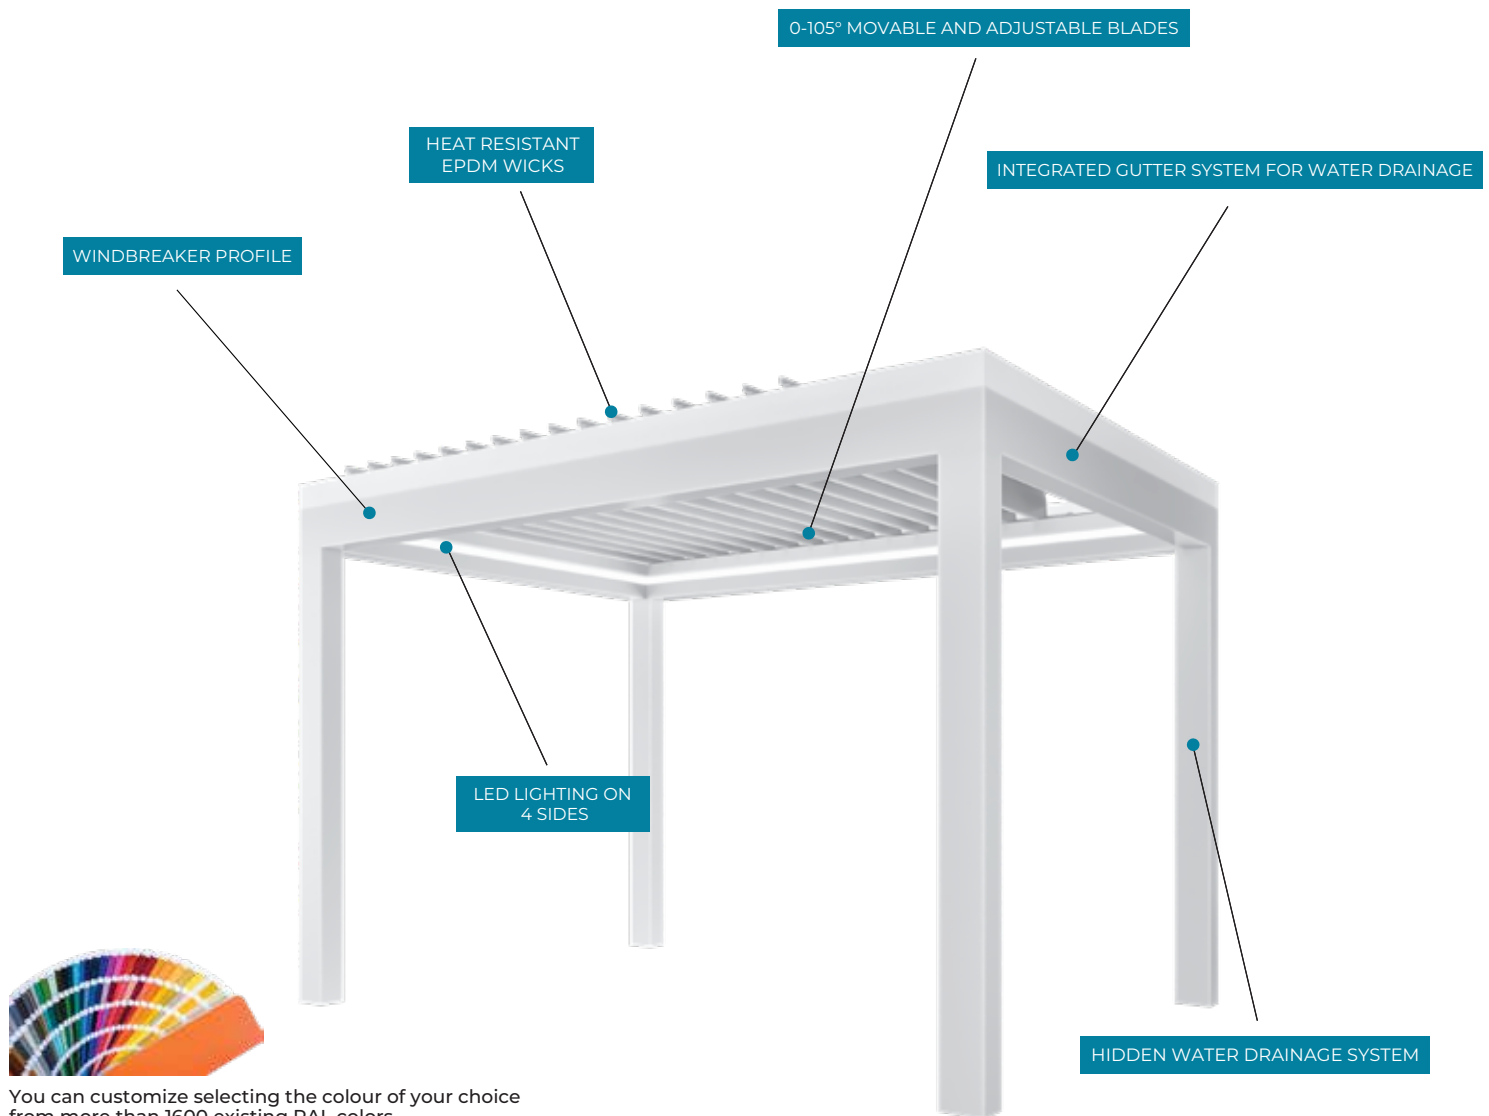

ROYAL

Bioclimatic Pergola

ROYAL

Bioclimatic Pergola

A bioclimatic pergola with a motorized and aluminum paneled roof, Matek Grup Royal protects from the sun in summer and lets light and heat in winter. With its special patented design and high quality, it allows you to use your living space during all 4 seasons under the conditions you want at the maximum level of comfort.

With the double-engine special technology of Royal Bioclimatic Pergola, you will have the highest standards that a pergola can offer you. If you want, you can adjust the intervals of the panels on your roof with the remote control, and benefit from the sun and fresh air.

Moreover, you can open or close your roof to the point you want with the remote control. Royal Bioclimatic pergola can be used as wall mounted or free standing. Royal Bioclimatic Pergola provides perfect sealing with its unique design and technology. It is extremely robust and safe with its 3.3 mm aluminum thickness and reinforced special rail system. It provides a unique heat and sound insulation with the special polyurethane insulation material placed inside the aluminum panels. In addition, the Royal has a concealed drainage system from the roof to the posts to flush rainwater and keep the pergola area dry.

Maximum width for each module	7000 mm
Maximum depth for each module	9000 mm
Self-standing / Wall-mounted	✓
Dimensions of poles	130 X 170 mm
Maximum height	Optional
Insulated blades	✓
Extruded aluminum	✓
Motorized	✓
Remote controlling & Start-Stop	✓
Flexibility to be applied to different areas and sizes	✓