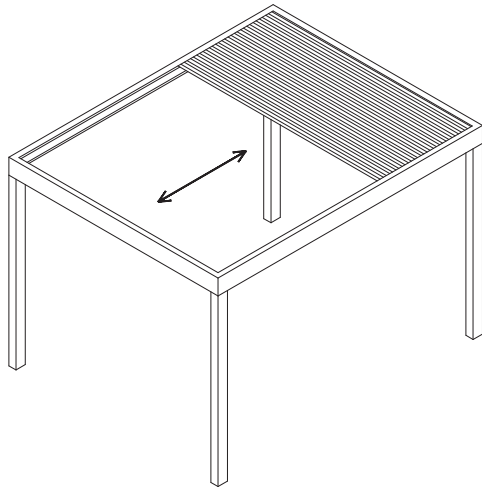

Moreover, you can open or close your roof to the point you want with the remote control. Royal Bioclimatic pergola can be used as wall mounted or free standing. Royal Bioclimatic Pergola provides perfect sealing with its unique design and technology. It is extremely robust and safe with its 3.3 mm aluminum thickness and reinforced special rail system. It provides a unique heat and sound insulation with the special polyurethane insulation material placed inside the aluminum panels. In addition, the Royal has a concealed drainage system from the roof to the posts to flush rainwater and keep the pergola area dry.

Royal / Technical Data

STACKING THE BLADES

Matek Grup Royal has a patented blade stacking technology that allows natural ventilation and can be retracted to turn the space into open air. It also provides optimum protection against rain and snow when the blades are completely closed.

Maximum width for each module	7000 mm
Maximum depth for each module	9000 mm
Self-standing / Wall-mounted	✓
Dimensions of poles	130 X 170 mm
Maximum height	Optional
Insulated blades	✓
Extruded aluminum	✓
Motorized	✓
Remote controlling & Start-Stop	✓
Flexibility to be applied to different areas and sizes	✓