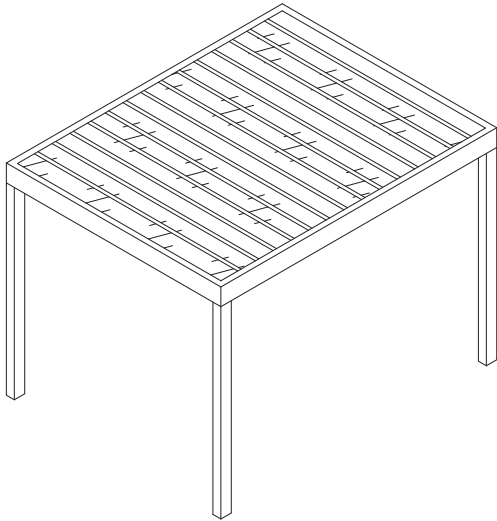

Royal Sky / Technical Data

GLASS BLADES

Royal Sky's laminated double-layer glass blades provide a cool living space in summer and warm in winter. Even when all blades are closed, you can see the sky and let the daylight into your living space. Royal Sky provides energy saving, wellness, comfort and keeps you in touch with nature.