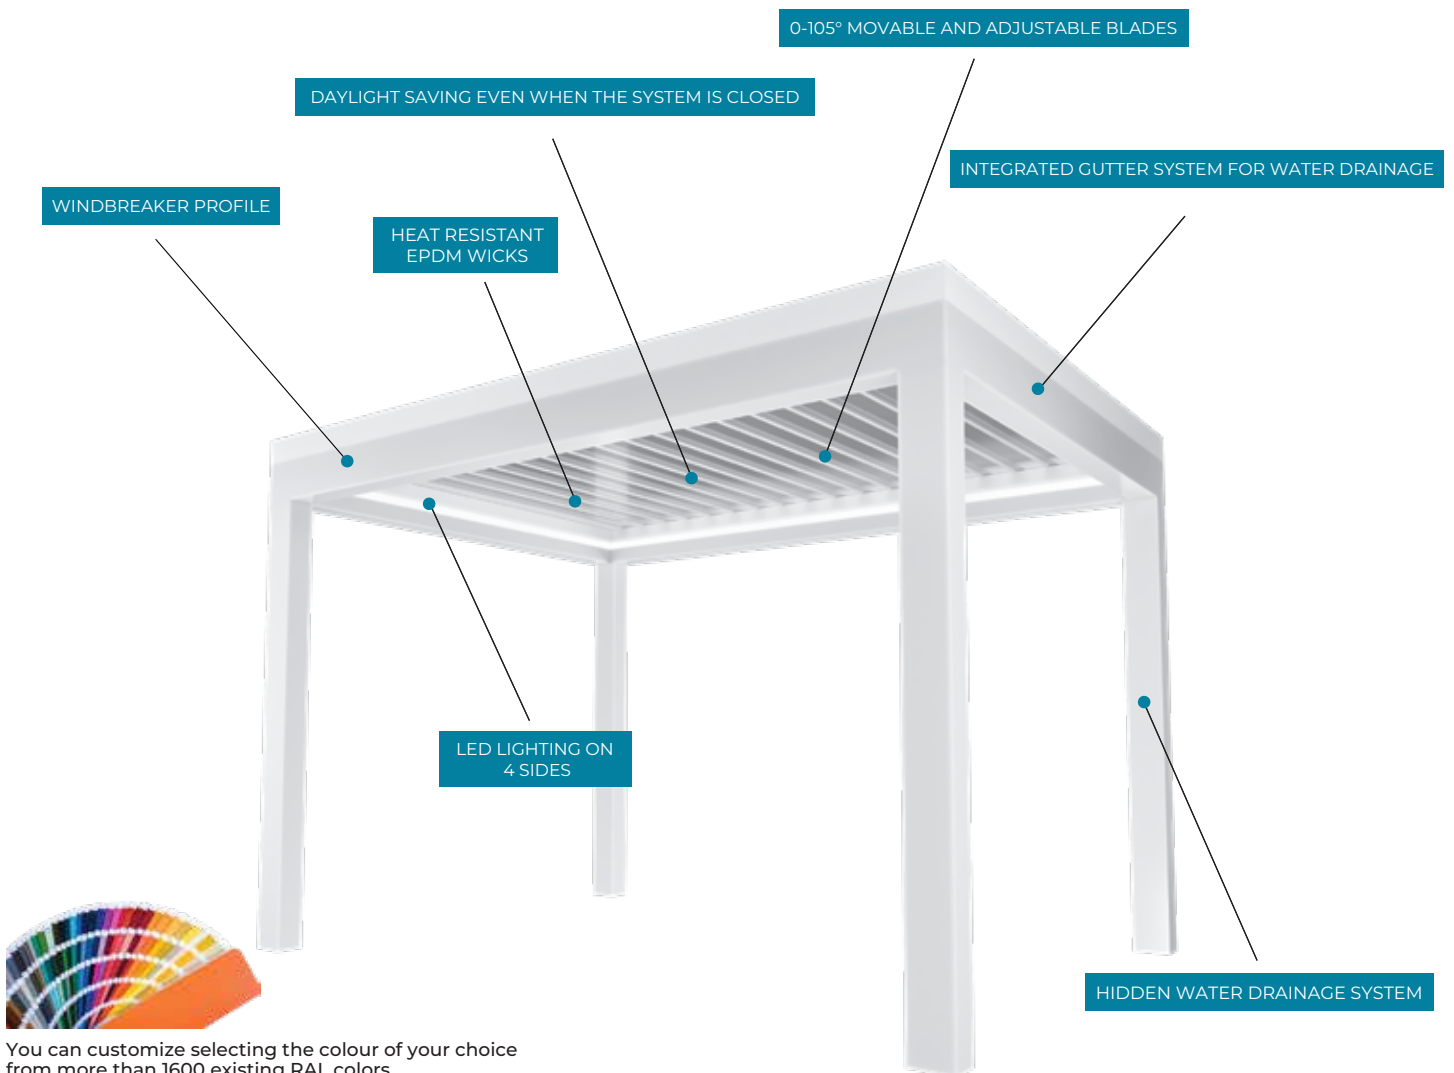

# ROYAL SKY

## Bioclimatic Pergola

Matek Grup Royal Sky, a bioclimatic pergola with a motorized and aluminum/glass paneled roof, protects from the sun in summer and provides light and warmth in winter.

With its special patented design, it allows you to use your living space under the conditions you want during all 4 seasons. Royal Sky lets you see the sky and get more light, even with all the aluminum panels closed. Royal Sky glass panels and Royal aluminum panels can be combined to create a different atmosphere in the space.

With Royal Sky Bioclimatic Pergola's special double engine technology, you will have the highest standards a pergola can offer you. Royal Sky Bioclimatic Pergola provides perfect sealing with its unique design and technology. It is extremely robust and safe with its 3.3 mm aluminum thickness and reinforced special rail system.

Laminated glass panels for outdoor use provide heat and sound insulation. Also, Royal Sky has a concealed drainage system from the roof to the posts to drain rainwater and keep the pergola area dry.