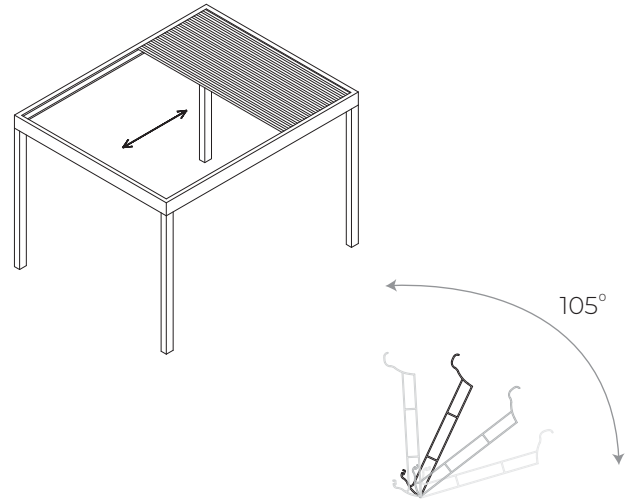

Maximum width for each module	5000 mm
Maximum depth for each module	7000 mm
Self-standing / Wall-mounted	✓
Dimensions of poles	130 x 170 mm
Height	Optional
Glass thickness/Air gap	4 mm/12 mm AG/4 mm
Glass features	Tempered solar low-E glass Tempered insulating glass
Glass colour	Optional
Extruded aluminum	✓
Remote controlling & Start-Stop	✓