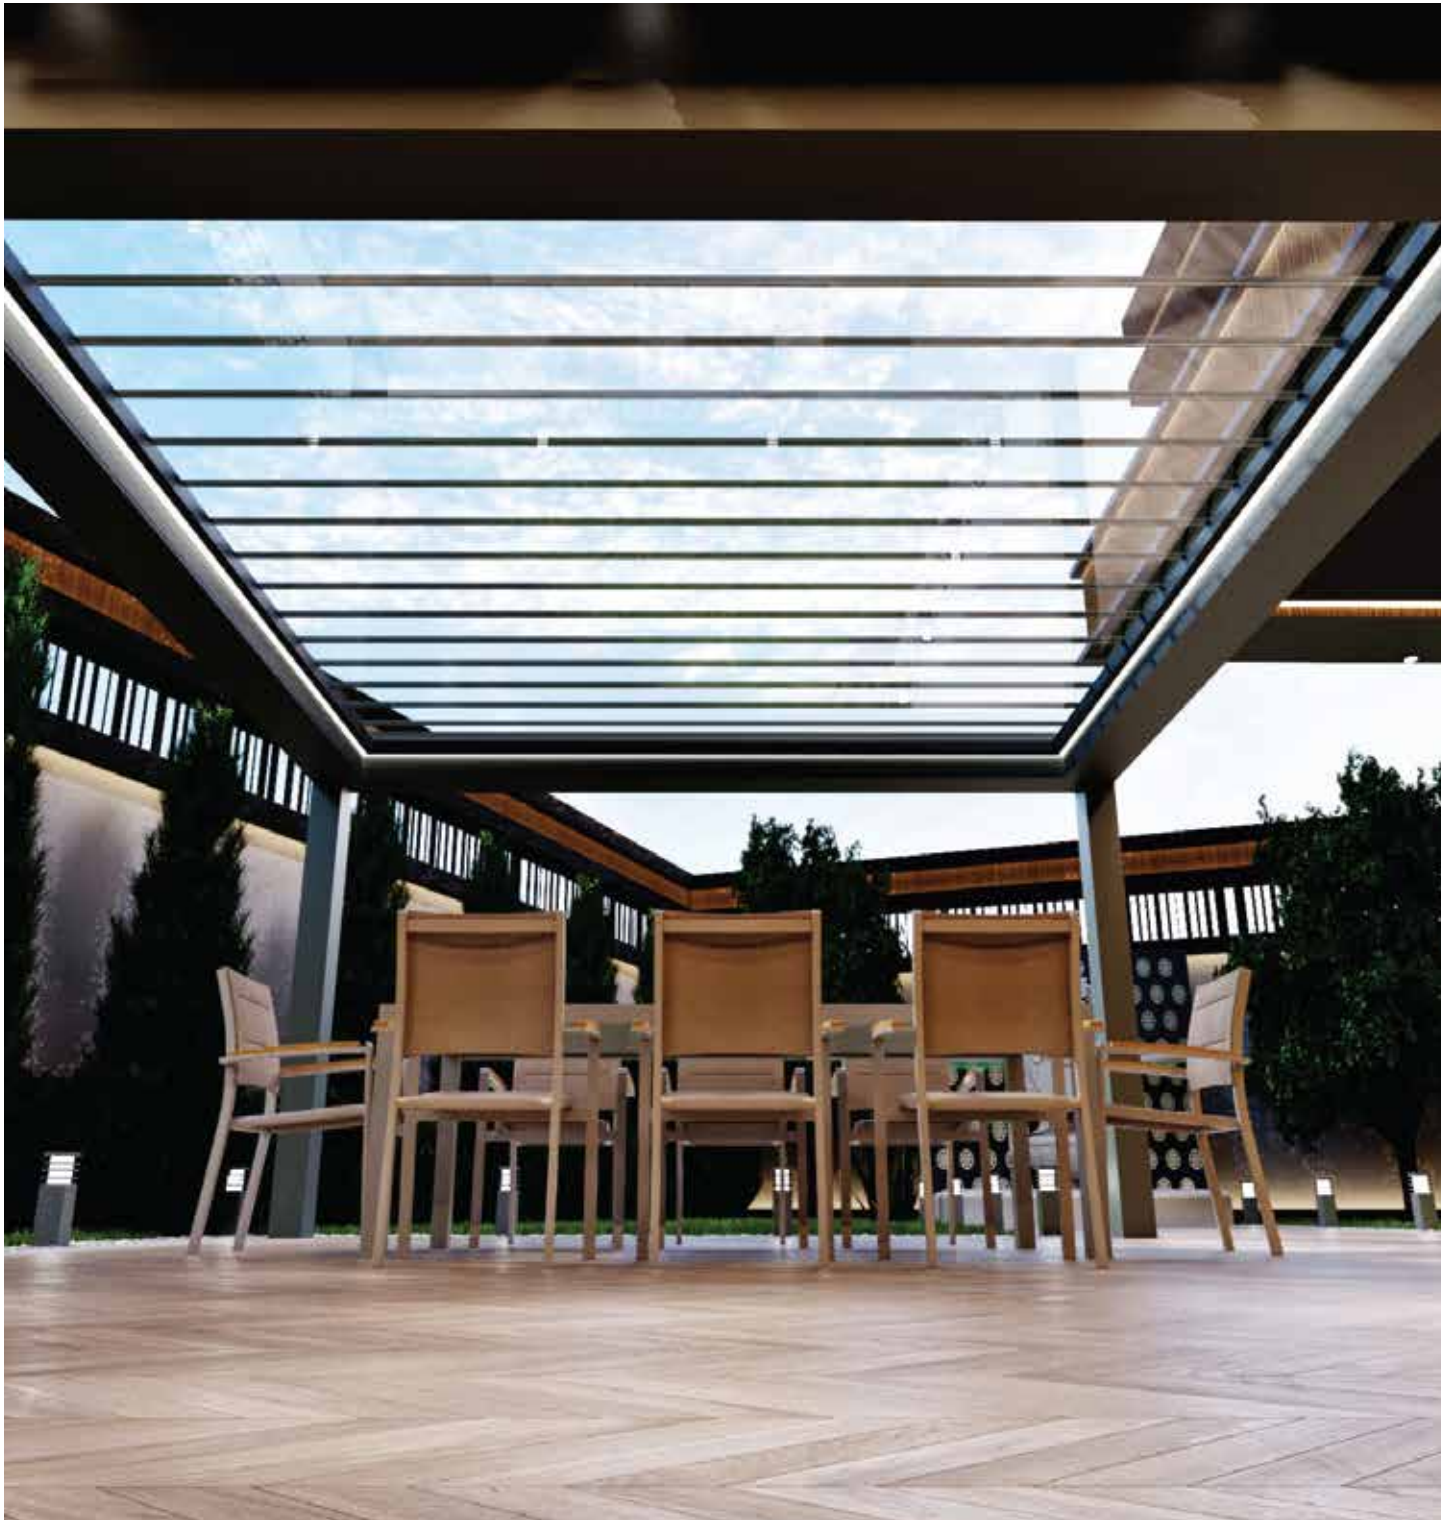

# ROYAL SKY

## Bioclimatic Pergola

Matek Grup Royal Sky, a bioclimatic pergola with a motorized and aluminum/glass paneled roof, protects from the sun in summer and provides light and warmth in winter.

With its special patented design, it allows you to use your living space under the conditions you want during all 4 seasons. Royal Sky lets you see the sky and get more light, even with all the aluminum panels closed. Royal Sky glass panels and Royal aluminum panels can be combined to create a different atmosphere in the space.

Laminated glass panels for outdoor use provide heat and sound insulation. Also, Royal Sky has a concealed drainage system from the roof to the posts to drain rainwater and keep the pergola area dry.