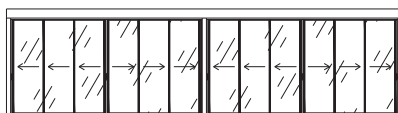

1 3 glass panel system
Openable right / left
Single module

2 3 glass panel system
Openable right / left
Double module

3 4 glass panel system
Openable right / left
Single module

4 4 glass panel system
Openable right / left
Double module

5 4 glass panel system
Openable from the middle
Single module

6 6 glass panel system
Openable from the middle
Double module

7 8 glass panel system
Openable from the middle
Single module

THE SLIDING GLASS SYSTEM MATEK GRUP RAILGLASS IS THE IDEAL SOLUTION FOR PROJECTS WHERE YOU NEED TO TAKE ADVANTAGE OF THE SPACE