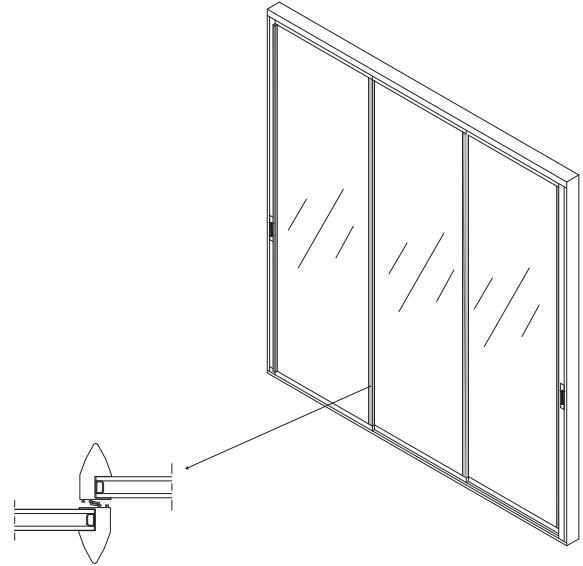

The feature of being able to gather on both sides adds extra comfort to the using experience of Railglass. The high and low options of the bottom rail also offer different solutions for indoor and outdoor use. Matek Grup Railglass is made of insulated glass and is a high-performance product in terms of the climatic balance of the living space.

Locking from inside

Locking from outside

MAXIMUM HEIGHT WITH EXTRA SUPPORT PROFILE

With the extra support profile, a height of 3400 mm is possible in a single module. This feature offers not only a more elegant and sophisticated look, but also a wider view.

Maximum width for each module	7000 mm
Maximum height for each module	3000 mm
Extra support profile	Optional
Arm profile	Optional
Maximum width for each glass panel	1000 - 1300 mm
Glass thickness	4 mm/9 mm AG/ 4 mm - 4 mm/12 mm AG/4 mm
Glass features	Tempered insulating glass
Solar Low-E glass	Optional
Glass colour	Optional
Number of glasses for each module	2-3-4-6-8
With/without threshold crossing	Optional