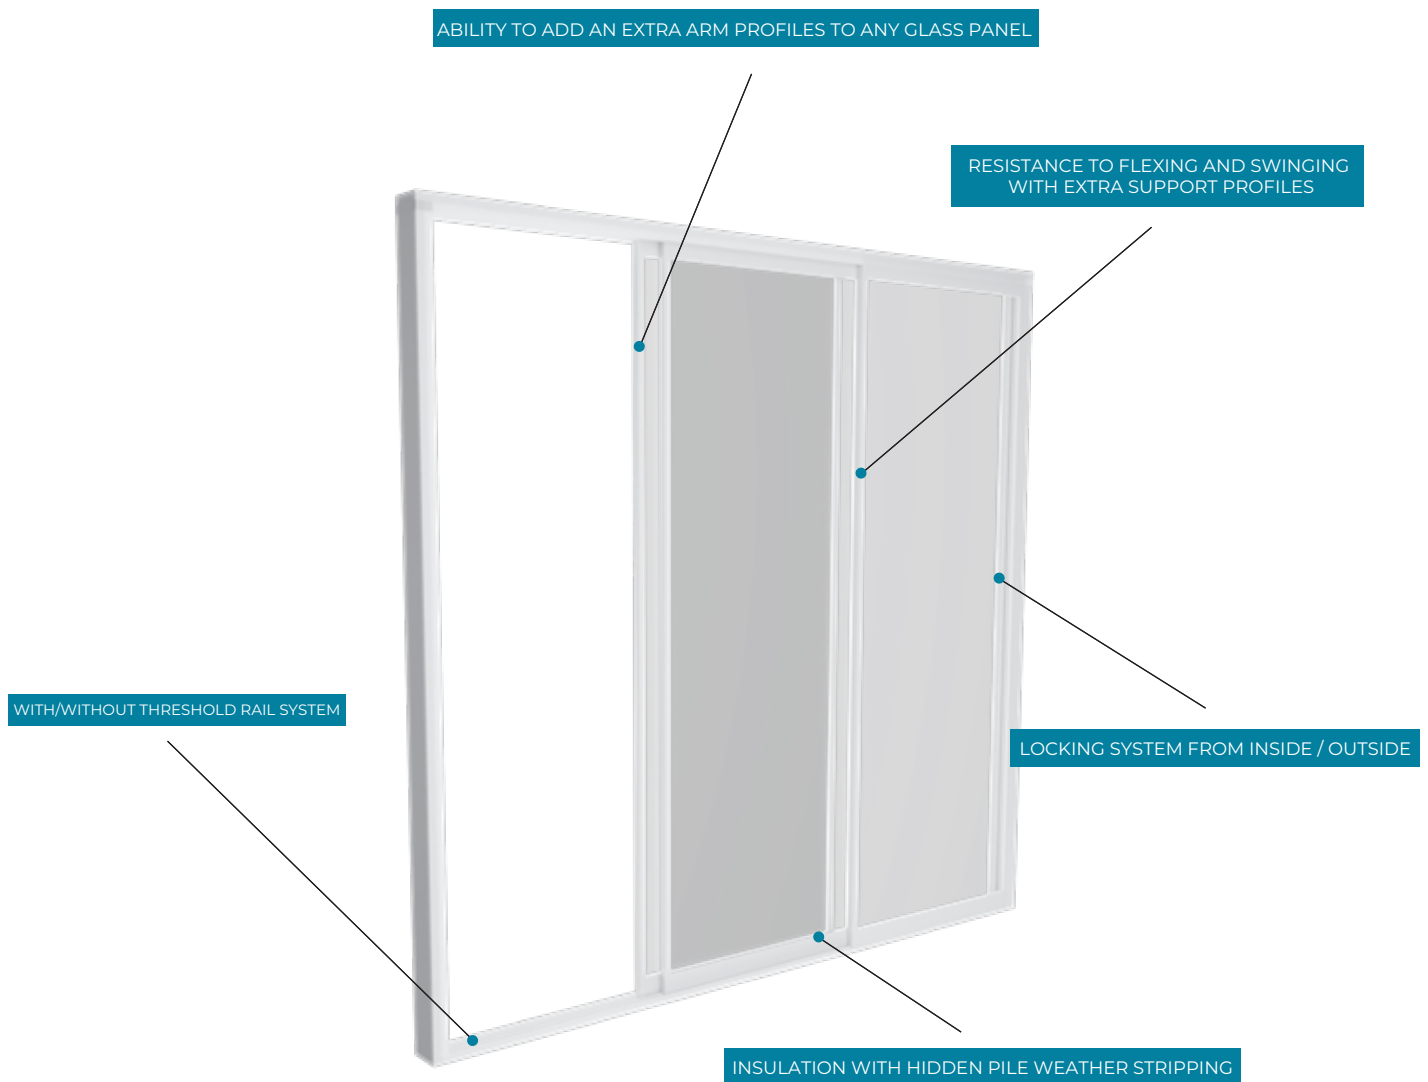

RAILGLASS

Glass Systems

RAILGLASS

Glass Systems

Matek Grup Railglass is a new generation sliding glass system with its patented design. It can be used in a single module at a height of 3400 mm with an extra support profile. With its minimalistic and robust look, it is a popular architectural solution for homes and commercial spaces. Extra support profiles add an elegant look and durability to the glass panels.

The feature of being able to gather on both sides adds extra comfort to the using experience of Railglass. The high and low options of the bottom rail also offer different solutions for indoor and outdoor use. Matek Grup Railglass is made of insulated glass and is a high-performance product in terms of the climatic balance of the living space.

Locking from inside

Locking from outside

MAXIMUM HEIGHT WITH EXTRA SUPPORT PROFILE

With the extra support profile, a height of 3400 mm is possible in a single module. This feature offers not only a more elegant and sophisticated look, but also a wider view.

5 4 glass panel system
Openable from the middle
Single module

6 6 glass panel system
Openable from the middle
Double module

7 8 glass panel system
Openable from the middle
Single module

THE SLIDING GLASS SYSTEM MATEK GRUP RAILGLASS IS THE IDEAL SOLUTION FOR PROJECTS WHERE YOU NEED TO TAKE ADVANTAGE OF THE SPACE