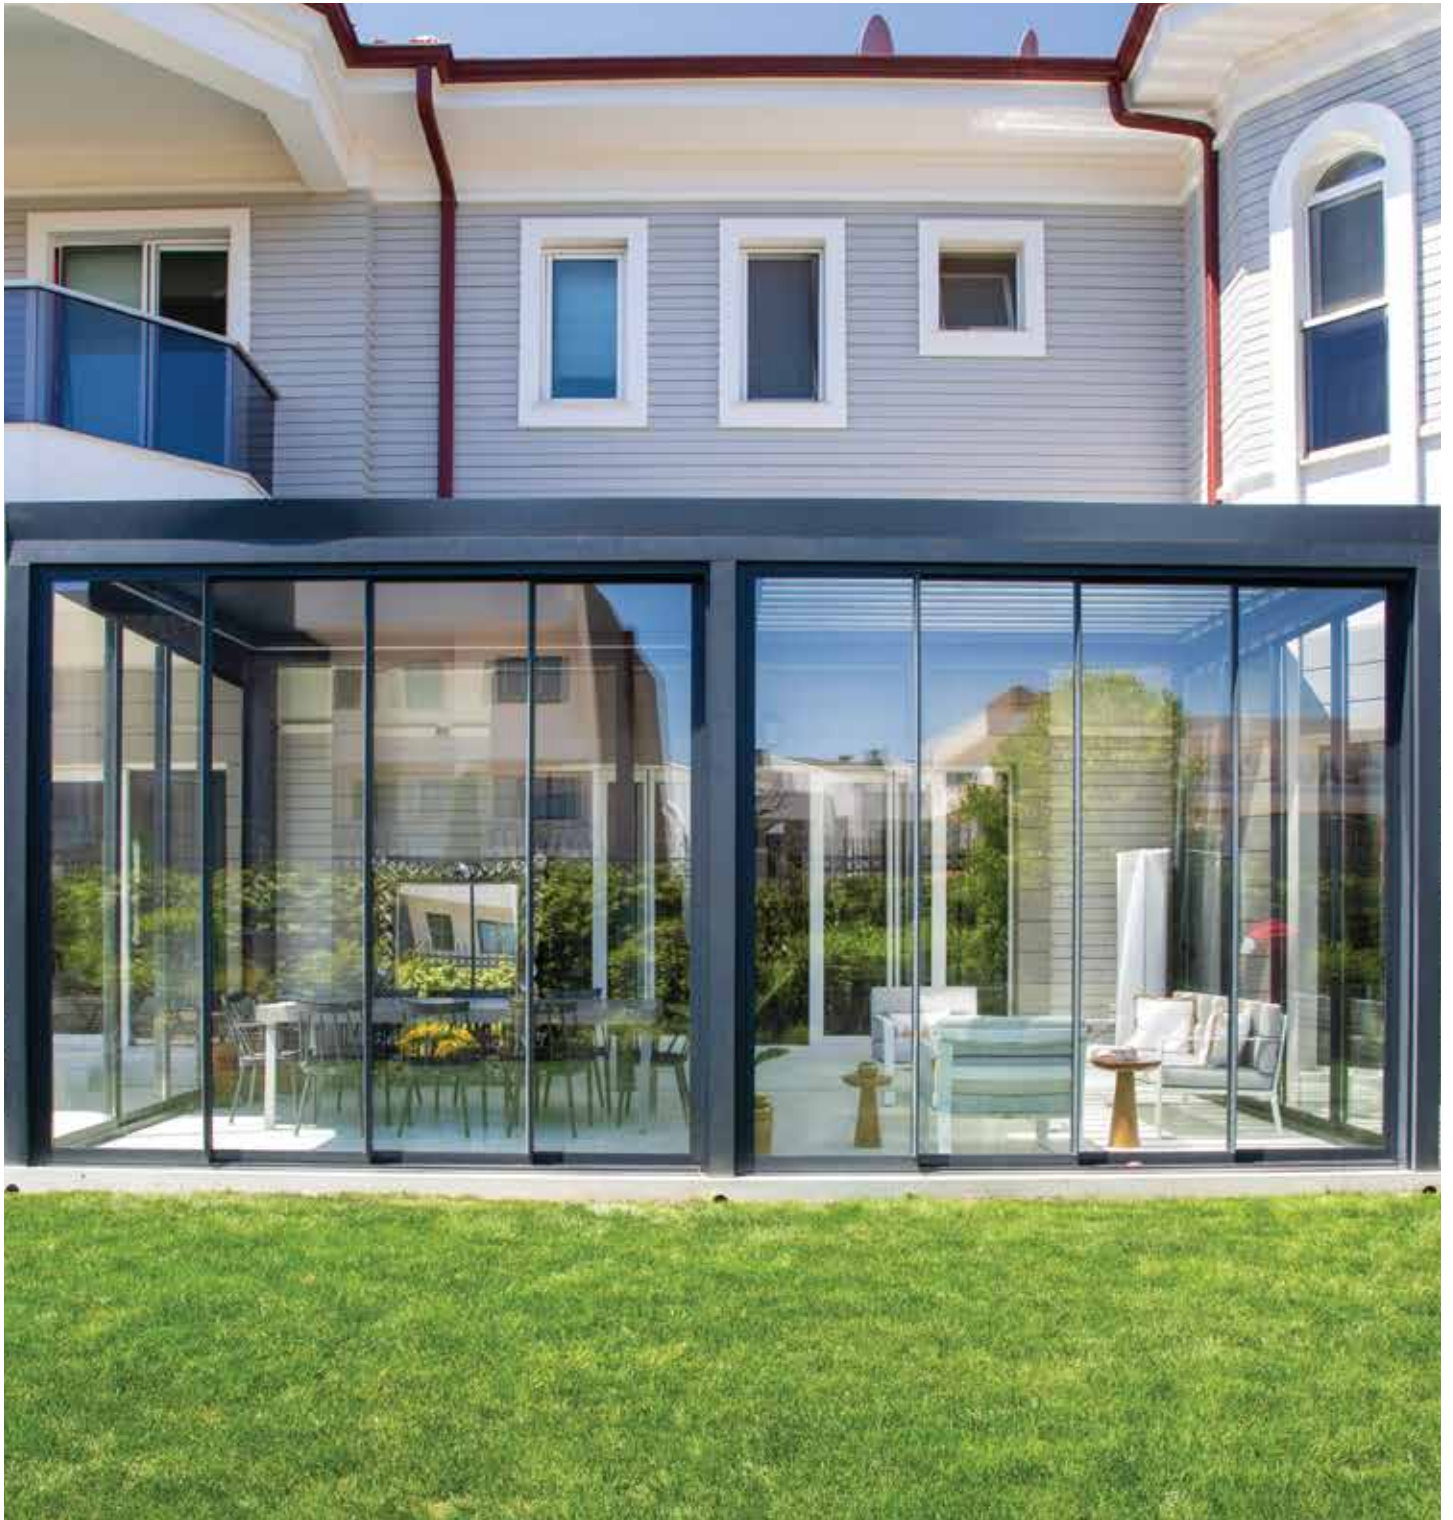

RAILGLASS

Glass Systems

RAILGLASS

Glass Systems

Matek Grup Railglass is a new generation sliding glass system with its patented design. It can be used in a single module at a height of 3400 mm with an extra support profile. With its minimalistic and robust look, it is a popular architectural solution for homes and commercial spaces. Extra support profiles add an elegant look and durability to the glass panels.

The feature of being able to gather on both sides adds extra comfort to the using experience of Railglass. The high and low options of the bottom rail also offer different solutions for indoor and outdoor use. Matek Grup Railglass is made of insulated glass and is a high-performance product in terms of the climatic balance of the living space.

Locking from inside

Locking from outside

MAXIMUM HEIGHT WITH EXTRA SUPPORT PROFILE

With the extra support profile, a height of 3400 mm is possible in a single module. This feature offers not only a more elegant and sophisticated look, but also a wider view.