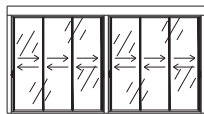

2 3 glass panel system
Openable right / left
Double module