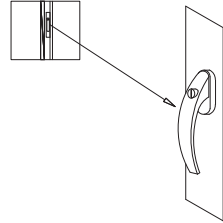

You can customize selecting the colour of your choice from more than 1600 existing RAL colors.

Railglass / Technical Data

LOCKING OPTIONS

Railglass has a locking system from inside as standard. Optionally, it is possible to add a locking system from the outside.

Locking from inside

Locking from outside

MAXIMUM HEIGHT WITH EXTRA SUPPORT PROFILE

With the extra support profile, a height of 3400 mm is possible in a single module. This feature offers not only a more elegant and sophisticated look, but also a wider view.