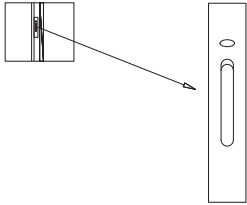

The feature of being able to gather on both sides adds extra comfort to the using experience of Railglass. The high and low options of the bottom rail also offer different solutions for indoor and outdoor use. Matek Grup Railglass is made of insulated glass and is a high-performance product in terms of the climatic balance of the living space.

Locking from inside

Locking from outside

MAXIMUM HEIGHT WITH EXTRA SUPPORT PROFILE

With the extra support profile, a height of 3400 mm is possible in a single module. This feature offers not only a more elegant and sophisticated look, but also a wider view.