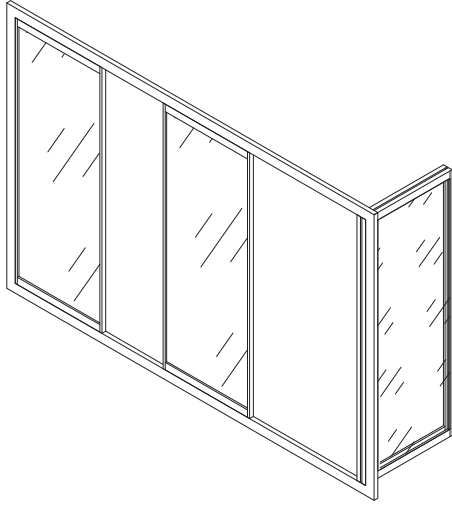

Foldglass / Technical Data

MORE SPACE FOR LIFE

Matek Grup Foldglass panels are collected on one side, use a minimum of space and leave more space for living.