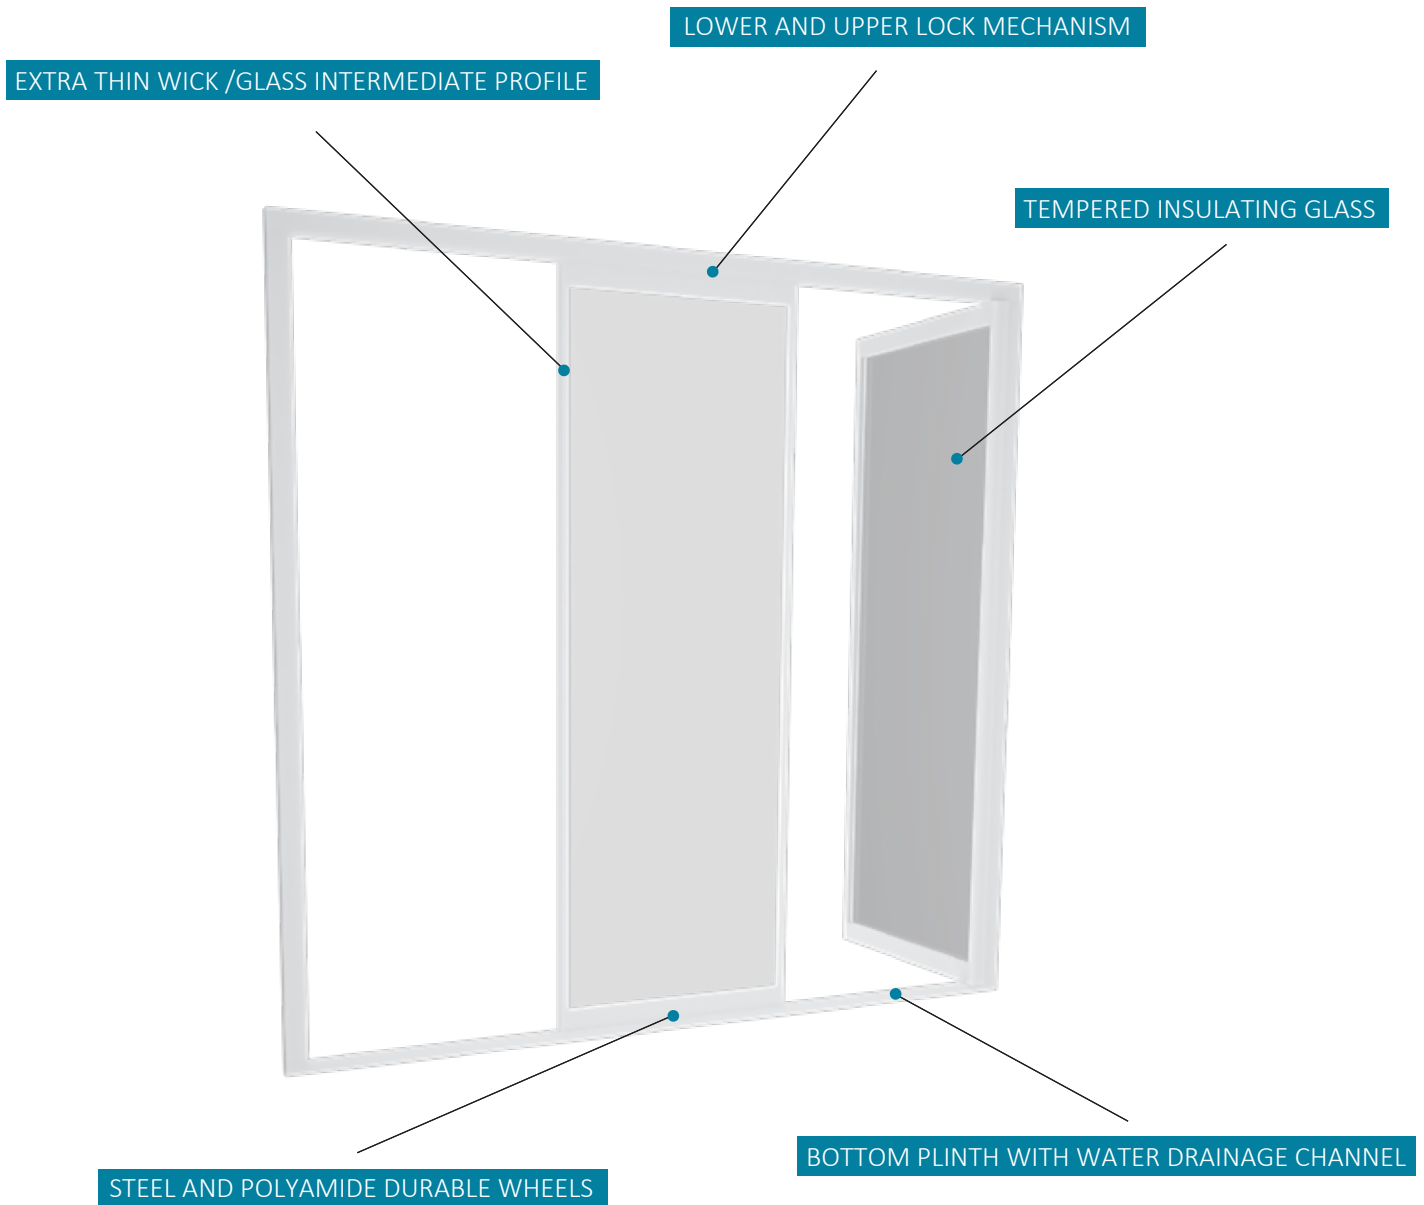

## Glass Systems

# FOLDGLASS

## Glass Systems

Matek Grup Foldglass is a minimalistic folding glass system. Having a simple and elegant design, Folglass is suitable for both home and commercial use with its laminated glass and high quality aluminum profiles. The fact that the glass panels can be collected on one side ensures that it uses a minimum of space in the living area.

Matek Grup Foldglass is an architectural solution that can be applied to both flat and oval areas. A more effective shading can be achieved by placing a collapsible aluminum blind between the glass on the panel.