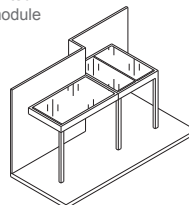

Maximum dimensions for each module	Optional
Glass thickness/ Air gap	4 mm/ 16 mm AG/4 mm - 5 mm/15 mm AG/4 mm 5 mm/14 mm AG/5 mm - 6 mm/20 mm AG/6 mm
Glass feature	Optional
Number of glass panels	2 - 3 - 4 - 5
Maximum dimensions for each module	900 x 3000 mm
Glass colour	Optional
Self-standing / Wall-mounted	✓
Height	Optional
Minimum slope	12 - 15%

1 Wall-mounted
Single module

2 Wall-mounted
Double module

3 Wall-mounted on two sides
Single module

4 Wall-mounted on two sides
Triple module

5 Wall-mounted
Double module

6 Wall-mounted
Triple module

MATEK GRUP DREAM IS A PATENTED ROOF SYSTEM COMBINING FUNCTIONALITY AND AESTHETICS