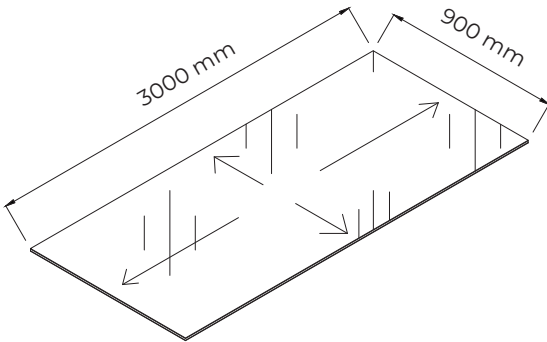

You can customize selecting the colour of your choice from more than 1600 existing RAL colors.

Dream / Technical Data

WIDE GLASS PANELS

Maximum sunlight during the day with glass dimensions (900x3000 mm) that can be applied in wide sizes.

Maximum dimensions for each module	Optional
Glass thickness/ Air gap	4 mm/ 16 mm AG/4 mm - 5 mm/15 mm AG/4 mm 5 mm/14 mm AG/5 mm - 6 mm/20 mm AG/6 mm
Glass feature	Optional
Number of glass panels	2 - 3 - 4 - 5
Maximum dimensions for each module	900 x 3000 mm
Glass colour	Optional
Self-standing / Wall-mounted	✓
Height	Optional
Minimum slope	12 - 15%