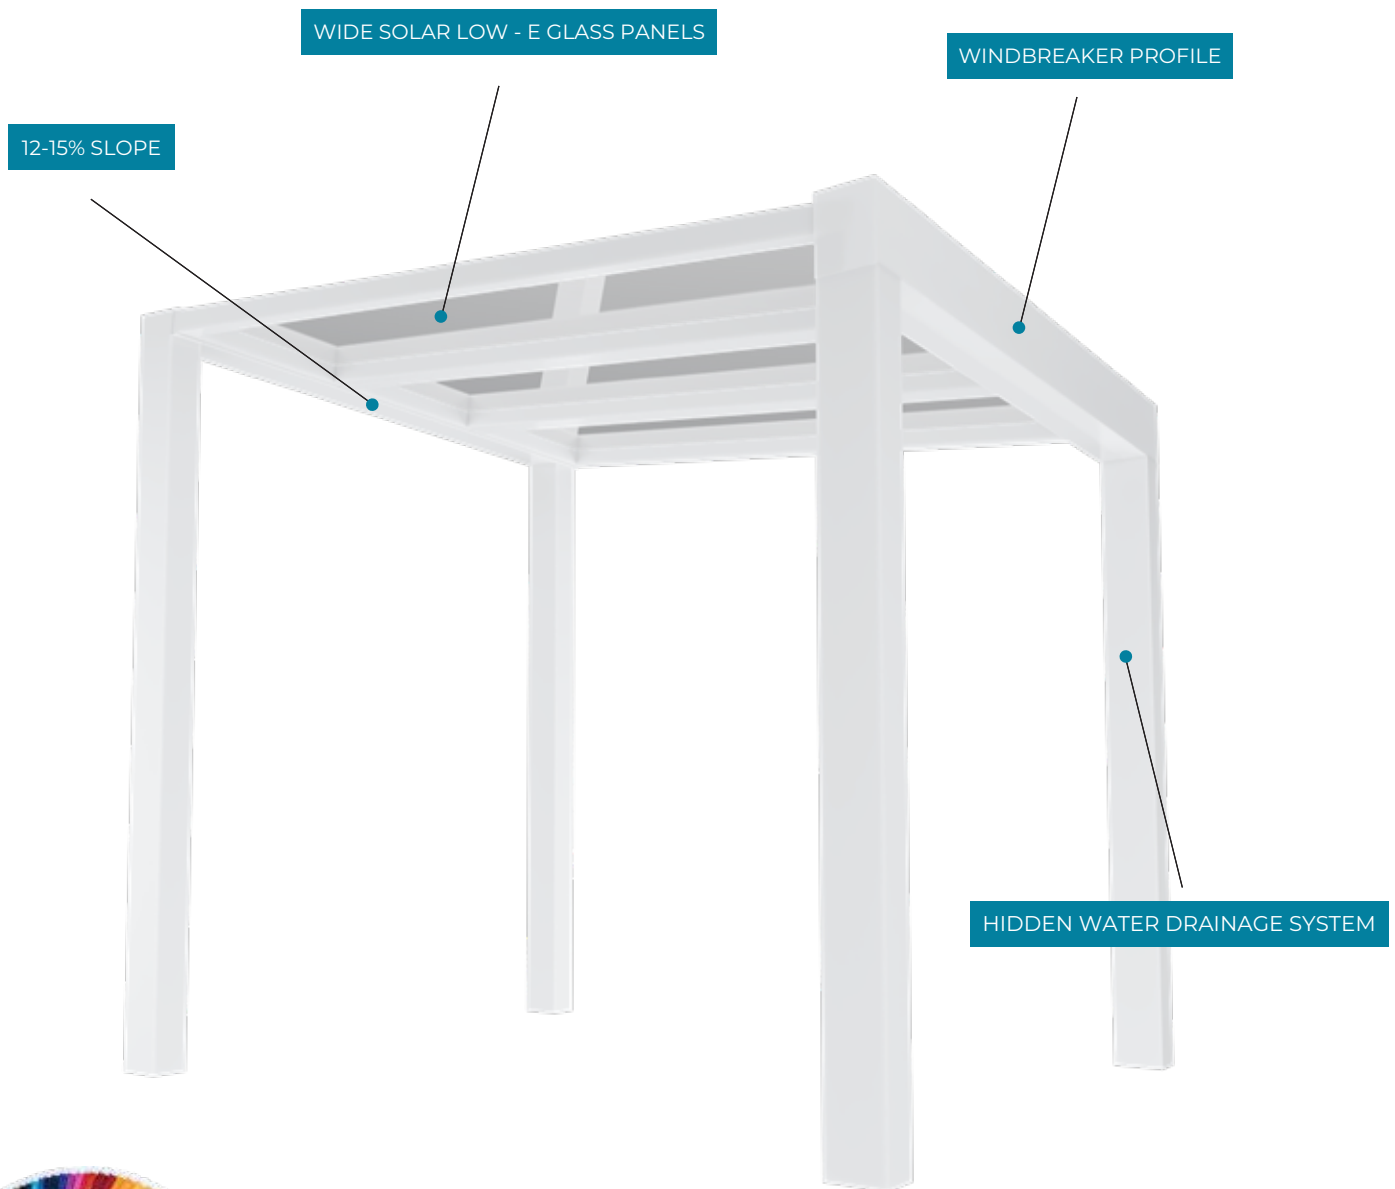

DREAM

Glass Roof Systems

DREAM

Glass Roof Systems

Matek Grup Dream

Dream fixed glass roof is a system that can be applied to terraces, balconies and gardens in commercial areas and houses. Matek Grup Dream, produced by using high quality aluminum profiles and insulated glasses suitable for outdoors, offers the opportunity to experience outdoor comfort indoors as well.

It is an ideal product with maximum sky pleasure with its wide glass dimensions and flexible mounting features that can be adapted to any size according to the space. Matek Grup Dream is resistant to adverse weather conditions, waterproof and rustproof.

You can customize selecting the colour of your choice from more than 1600 existing RAL colors.

Dream / Technical Data

WIDE GLASS PANELS

Maximum sunlight during the day with glass dimensions (900x3000 mm) that can be applied in wide sizes.

INSULATION

Matek Grup Dream provides durability, energy saving, light transmittance, sound and heat insulation with laminated glass panels. It provides a cool environment in hot weather and a warm environment in cold weather.