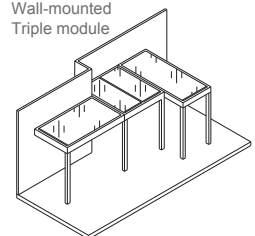

Maximum dimensions for each module	Optional
Glass thickness/ Air gap	4 mm/ 16 mm AG/4 mm - 5 mm/15 mm AG/4 mm 5 mm/14 mm AG/5 mm - 6 mm/20 mm AG/6 mm
Glass feature	Optional
Number of glass panels	2 - 3 - 4 - 5
Maximum dimensions for each module	900 x 3000 mm
Glass colour	Optional
Self-standing / Wall-mounted	✓
Height	Optional
Minimum slope	12 - 15%

1 Wall-mounted
Single module

2 Wall-mounted
Double module

3 Wall-mounted on two sides
Single module

4 Wall-mounted on two sides
Triple module

5 Wall-mounted
Double module

6 Wall-mounted
Triple module

MATEK GRUP DREAM IS A PATENTED ROOF SYSTEM COMBINING FUNCTIONALITY AND AESTHETICS