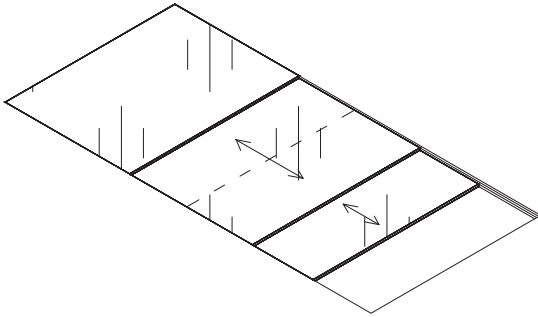

You can customize selecting the colour of your choice from more than 1600 existing RAL colors.

Dream Plus / Technical Data

MOVABLE GLASS PANELS

Vast variety of options thanks to movable glass panels that can be controlled with a remote control.