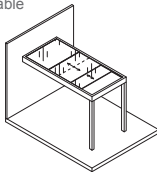

Maximum dimensions for each module	2000 x 4500 mm / 6000 x 2000 mm
Glass thickness / Air gap	4 mm / 16 mm AG / 4 mm - 5 mm / 15 mm AG / 4 mm 5 mm / 14 mm AG / 5 mm - 6 mm / 12 mm AG / 6 mm
Glass feature	Tempered Solar Glass + Tempered Insulating Glass
Number of glass panels	2 - 3 - 4 - 5
Glass colour	Optional
Self-standing / Wall-mounted	✓
Height	Optional
Minimum slope	12 - 15%
Extruded aluminum	✓

Flexibility to be applied to different areas and sizes	✓
Durability	✓
Easy cleaning and maintenance	✓
Maximum protection against weather conditions	✓
Motorized	✓
Curtain systems	Optional
Glass systems	Optional
Lighting	Optional
Colour	Single / Multi
Powder Coated	✓

1. **1** Wall-mounted
   1 glass panel stable
   2 glass panel movable
   Single module