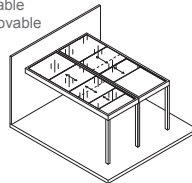

Maximum dimensions for each module	2000 x 4500 mm / 6000 x 2000 mm
Glass thickness / Air gap	4 mm / 16 mm AG / 4 mm - 5 mm / 15 mm AG / 4 mm 5 mm / 14 mm AG / 5 mm - 6 mm / 12 mm AG / 6 mm
Glass feature	Tempered Solar Glass + Tempered Insulating Glass
Number of glass panels	2 - 3 - 4 - 5
Glass colour	Optional
Self-standing / Wall-mounted	✓
Height	Optional
Minimum slope	12 - 15%
Extruded aluminum	✓

- 1** Wall-mounted
1 glass panel stable
2 glass panel movable
Single module

- 2** Wall-mounted
1 glass panel stable
3 glass panel movable
Double module

- 3** Wall-mounted on two sides
1 glass panel stable
2 glass panel movable
Single module