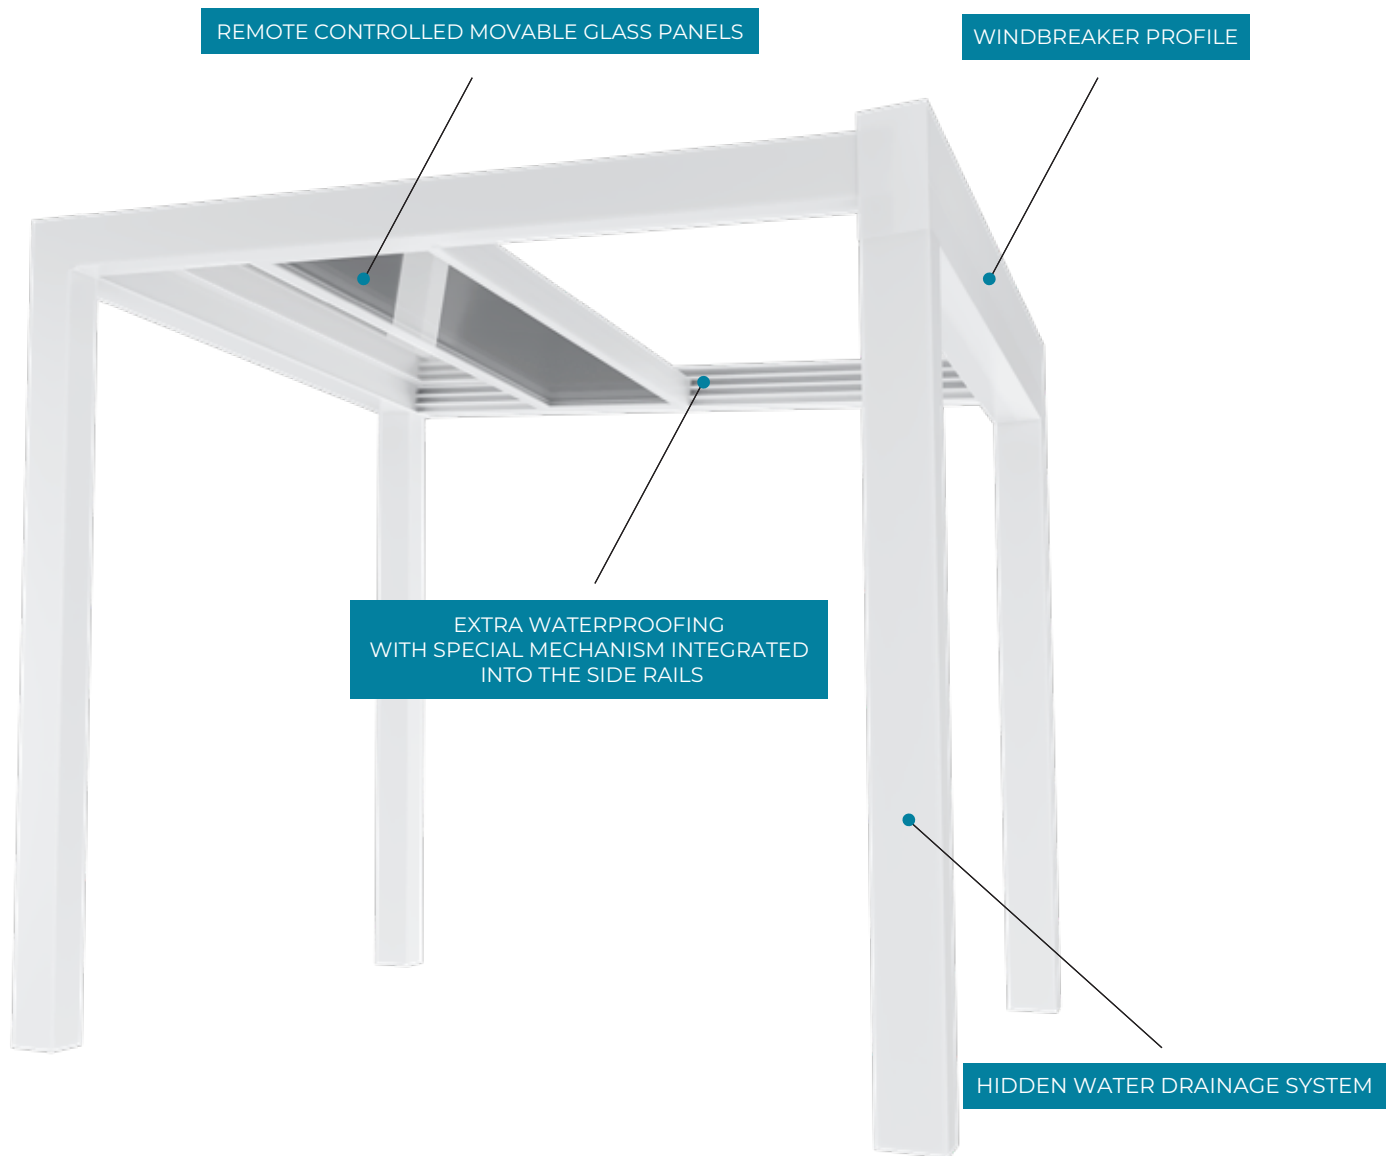

DREAM PLUS

Glass Roof Systems

DREAM PLUS

Glass Roof Systems

The roof that opens with a single touch between you and the sky; a very stylish roof that you can open and close whenever you want. Matek Grup Dream Plus is a living space where you can leave out the rain, snow, and wind in winter and enjoy the sun in summer.

Dream Plus, which is an automatic glass roof system with thermal insulation, can be controlled with a remote control. It is a product that is more and more preferred every day since it is a perfect solution for both homes and commercial areas.

You can customize selecting the colour of your choice from more than 1600 existing RAL colors.

Dream Plus / Technical Data

MOVABLE GLASS PANELS

Vast variety of options thanks to movable glass panels that can be controlled with a remote control.

- 1** Wall-mounted
1 glass panel stable
2 glass panel movable
Single module

- 2** Wall-mounted
1 glass panel stable
3 glass panel movable
Double module

- 3** Wall-mounted on two sides
1 glass panel stable
2 glass panel movable
Single module