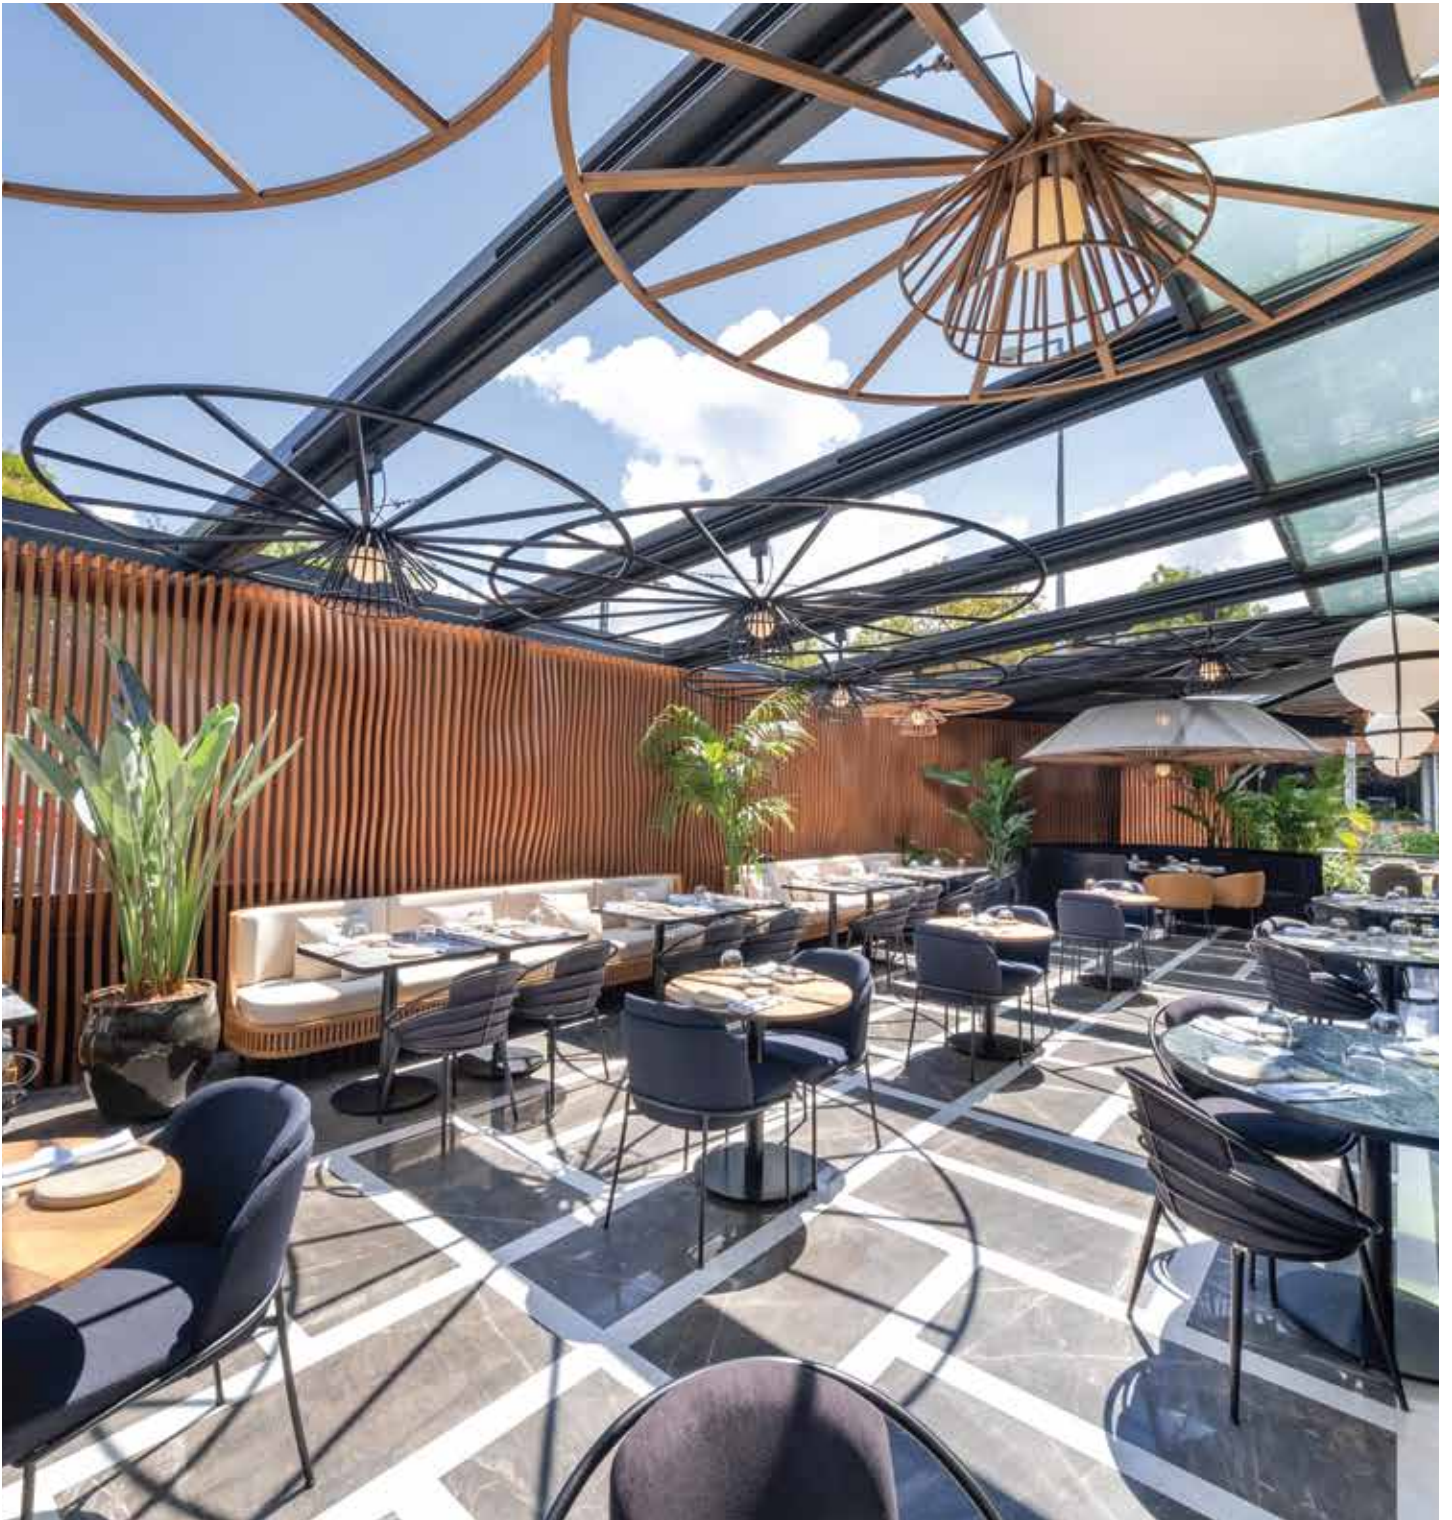

DREAM PLUS

Glass Roof Systems

DREAM PLUS

Glass Roof Systems

The roof that opens with a single touch between you and the sky; a very stylish roof that you can open and close whenever you want. Matek Grup Dream Plus is a living space where you can leave out the rain, snow, and wind in winter and enjoy the sun in summer.