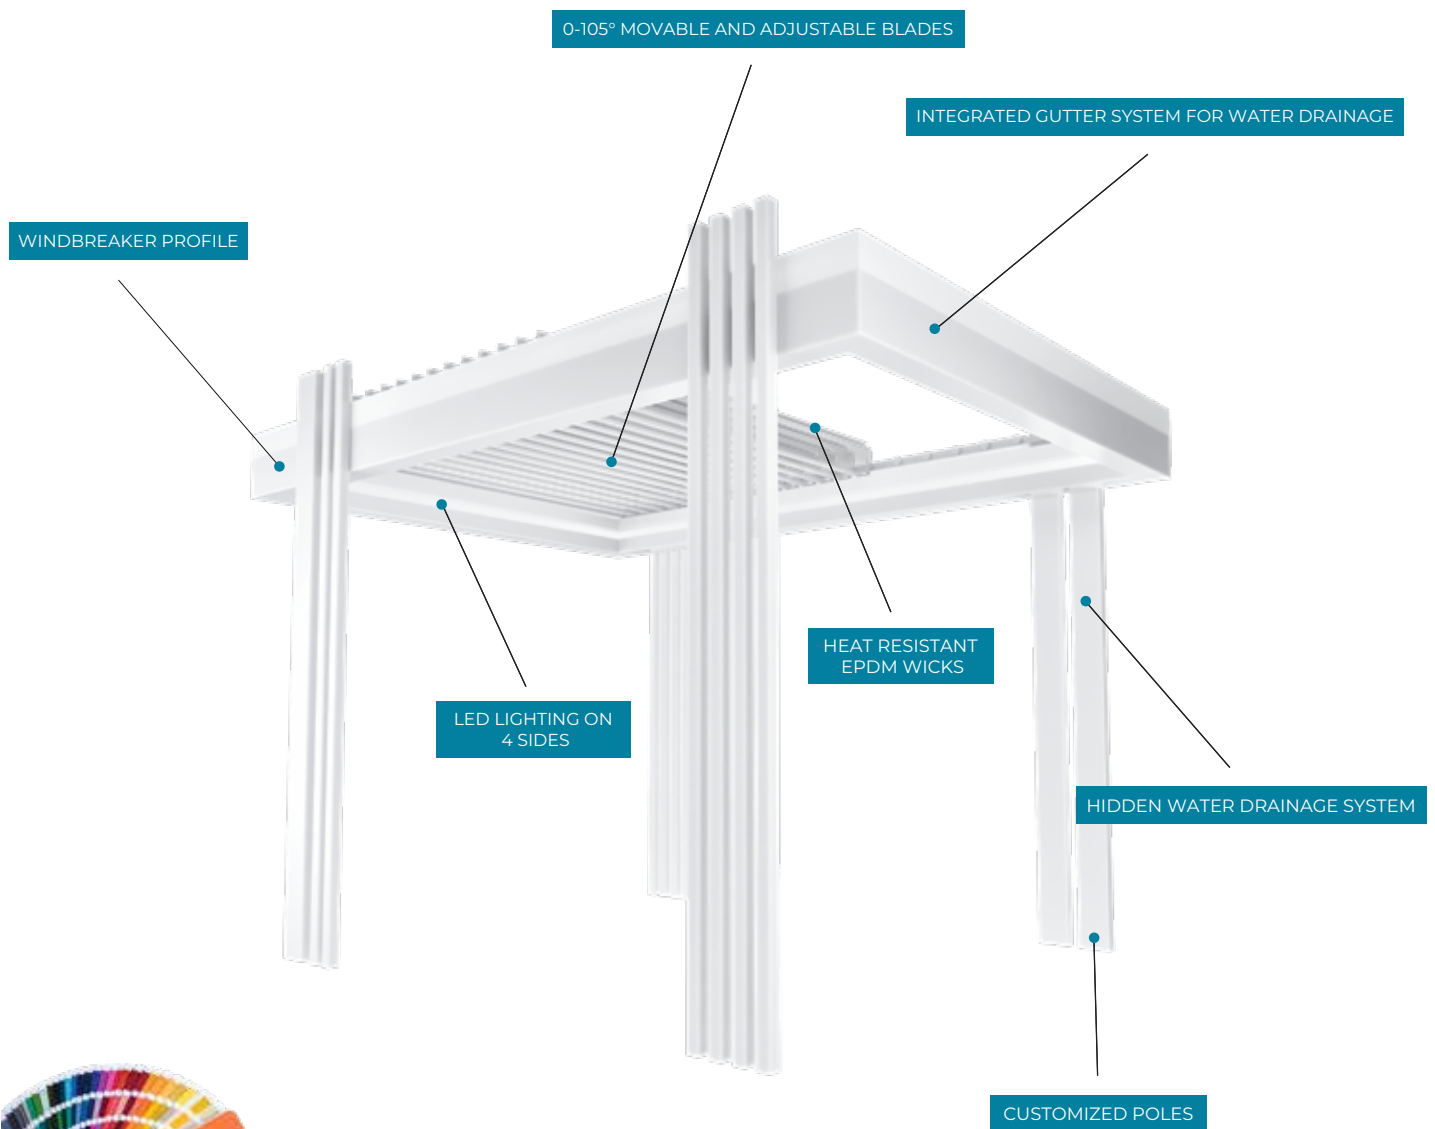

CROWN

Bioclimatic Pergola

CROWN

Bioclimatic Pergola

Matek Grup Crown is a motorized bioclimatic pergola with an aluminum panel roof. With its special patented design and high quality, it allows you to use your living space at the maximum level during 4 seasons under the conditions you want. Standard modules can be customized: their locations, thicknesses and colors can be changed, and different architectural solutions can be created to bring the maximum comfort and usability to the space.

The spacing of the panels on the roof can be adjusted with the remote control, or they can be opened and closed to the desired point. Matek Grup Crown can be used as wall-mounted or free-standing. It provides a unique heat and sound insulation with the special polyurethane insulation material placed inside the aluminum panels. In addition, Crown has a concealed drainage system from the roof to the posts to drain rainwater and keep the pergola area dry.

RETRACTABLE BLADES AND ADJUSTABLE ANGLES

Matek Grup Royal Sky aluminum/glass panels can be adjusted to the desired angle to allow sunlight to enter the space. It features patented blade stacking technology that allows natural ventilation and retracts to turn the space into open air. It also provides optimum protection against rain and snow when the wings are fully closed.

Maximum width for each module	5000 mm
Maximum depth for each module	5000 mm
Dimensions of poles	50x50 and 300x50 mm
Maximum height	3000 mm
Extruded aluminum	✓
Insulated blades	✓
Motorized	✓
Remote controlling & Start-Stop	✓
Flexibility to be applied to different areas and sizes	✓
Durability	✓