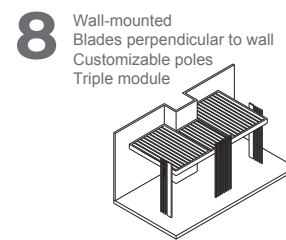

Crown / Technical Data

CUSTOMIZABLE DESIGN

Crown offers a completely different design experience. Standard modules can be personalized, their locations, thicknesses, colors can be changed and different architectural solutions can be created in harmony with the space.

RETRACTABLE BLADES AND ADJUSTABLE ANGLES

Matek Grup Royal Sky aluminum/glass panels can be adjusted to the desired angle to allow sunlight to enter the space. It features patented blade stacking technology that allows natural ventilation and retracts to turn the space into open air. It also provides optimum protection against rain and snow when the wings are fully closed.

Maximum width for each module	5000 mm
Maximum depth for each module	5000 mm
Dimensions of poles	50x50 and 300x50 mm
Maximum height	3000 mm
Extruded aluminum	✓
Insulated blades	✓
Motorized	✓
Remote controlling & Start-Stop	✓
Flexibility to be applied to different areas and sizes	✓
Durability	✓

Easy cleaning and maintenance	✓
Customizing the position of the blades	✓
Retractable	✓
Maximum protection against weather	✓
Glass/aluminum blades	Optional
Curtain systems	Optional
Glass systems	Optional
Lighting	Optional
Colour	Single / Multi
Powder Coated	✓