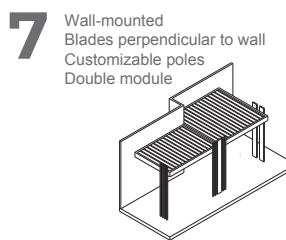

Crown / Technical Data

CUSTOMIZABLE DESIGN

Crown offers a completely different design experience. Standard modules can be personalized, their locations, thicknesses, colors can be changed and different architectural solutions can be created in harmony with the space.

RETRACTABLE BLADES AND ADJUSTABLE ANGLES

Matek Grup Royal Sky aluminum/glass panels can be adjusted to the desired angle to allow sunlight to enter the space. It features patented blade stacking technology that allows natural ventilation and retracts to turn the space into open air. It also provides optimum protection against rain and snow when the wings are fully closed.

Maximum width for each module	5000 mm
Maximum depth for each module	5000 mm
Dimensions of poles	50x50 and 300x50 mm
Maximum height	3000 mm
Extruded aluminum	✓
Insulated blades	✓
Motorized	✓
Remote controlling & Start-Stop	✓
Flexibility to be applied to different areas and sizes	✓
Durability	✓

Easy cleaning and maintenance	✓
Customizing the position of the blades	✓
Retractable	✓
Maximum protection against weather	✓
Glass/aluminum blades	Optional
Curtain systems	Optional
Glass systems	Optional
Lighting	Optional
Colour	Single / Multi
Powder Coated	✓