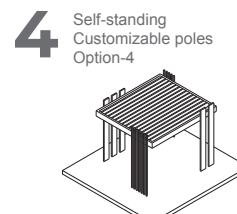

Crown / Technical Data

CUSTOMIZABLE DESIGN

Crown offers a completely different design experience. Standard modules can be personalized, their locations, thicknesses, colors can be changed and different architectural solutions can be created in harmony with the space.

RETRACTABLE BLADES AND ADJUSTABLE ANGLES

Matek Grup Royal Sky aluminum/glass panels can be adjusted to the desired angle to allow sunlight to enter the space. It features patented blade stacking technology that allows natural ventilation and retracts to turn the space into open air. It also provides optimum protection against rain and snow when the wings are fully closed.

Maximum width for each module	5000 mm
Maximum depth for each module	5000 mm
Dimensions of poles	50x50 and 300x50 mm
Maximum height	3000 mm
Extruded aluminum	✓
Insulated blades	✓
Motorized	✓
Remote controlling & Start-Stop	✓
Flexibility to be applied to different areas and sizes	✓
Durability	✓

Easy cleaning and maintenance	✓
Customizing the position of the blades	✓
Retractable	✓
Maximum protection against weather	✓
Glass/aluminum blades	Optional
Curtain systems	Optional
Glass systems	Optional
Lighting	Optional
Colour	Single / Multi
Powder Coated	✓