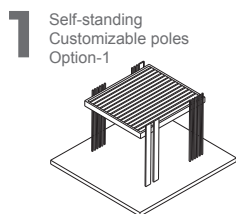

Crown / Technical Data

CUSTOMIZABLE DESIGN

Crown offers a completely different design experience. Standard modules can be personalized, their locations, thicknesses, colors can be changed and different architectural solutions can be created in harmony with the space.

RETRACTABLE BLADES AND ADJUSTABLE ANGLES

Matek Grup Royal Sky aluminum/glass panels can be adjusted to the desired angle to allow sunlight to enter the space. It features patented blade stacking technology that allows natural ventilation and retracts to turn the space into open air. It also provides optimum protection against rain and snow when the wings are fully closed.

Maximum width for each module	5000 mm
Maximum depth for each module	5000 mm
Dimensions of poles	50x50 and 300x50 mm
Maximum height	3000 mm
Extruded aluminum	✓
Insulated blades	✓
Motorized	✓
Remote controlling & Start-Stop	✓
Flexibility to be applied to different areas and sizes	✓
Durability	✓

Easy cleaning and maintenance	✓
Customizing the position of the blades	✓
Retractable	✓
Maximum protection against weather	✓
Glass/aluminum blades	Optional
Curtain systems	Optional
Glass systems	Optional
Lighting	Optional
Colour	Single / Multi
Powder Coated	✓