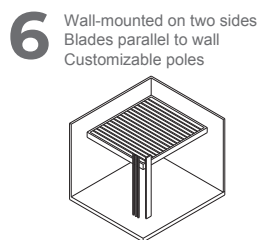

Crown / Technical Data

CUSTOMIZABLE DESIGN

Crown offers a completely different design experience. Standard modules can be personalized, their locations, thicknesses, colors can be changed and different architectural solutions can be created in harmony with the space.

RETRACTABLE BLADES AND ADJUSTABLE ANGLES

Matek Grup Royal Sky aluminum/glass panels can be adjusted to the desired angle to allow sunlight to enter the space. It features patented blade stacking technology that allows natural ventilation and retracts to turn the space into open air. It also provides optimum protection against rain and snow when the wings are fully closed.

Maximum width for each module	5000 mm
Maximum depth for each module	5000 mm
Dimensions of poles	50x50 and 300x50 mm
Maximum height	3000 mm
Extruded aluminum	✓
Insulated blades	✓
Motorized	✓
Remote controlling & Start-Stop	✓
Flexibility to be applied to different areas and sizes	✓
Durability	✓

Easy cleaning and maintenance	✓
Customizing the position of the blades	✓
Retractable	✓
Maximum protection against weather	✓
Glass/aluminum blades	Optional
Curtain systems	Optional
Glass systems	Optional
Lighting	Optional
Colour	Single / Multi
Powder Coated	✓