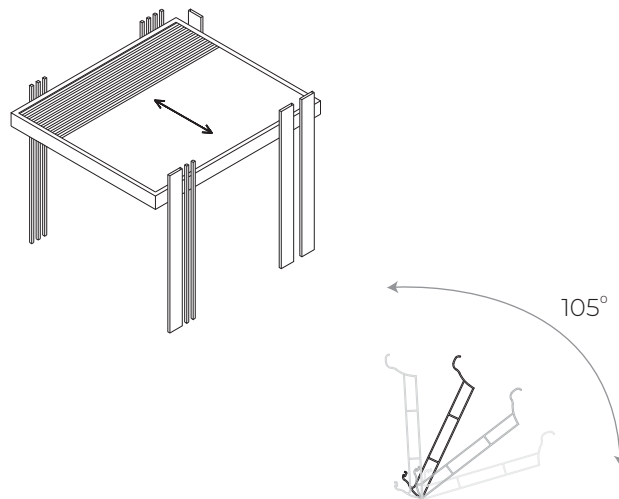

The spacing of the panels on the roof can be adjusted with the remote control, or they can be opened and closed to the desired point. Matek Grup Crown can be used as wall-mounted or free-standing. It provides a unique heat and sound insulation with the special polyurethane insulation material placed inside the aluminum panels. In addition, Crown has a concealed drainage system from the roof to the posts to drain rainwater and keep the pergola area dry.

RETRACTABLE BLADES AND ADJUSTABLE ANGLES

Matek Grup Royal Sky aluminum/glass panels can be adjusted to the desired angle to allow sunlight to enter the space. It features patented blade stacking technology that allows natural ventilation and retracts to turn the space into open air. It also provides optimum protection against rain and snow when the wings are fully closed.

Maximum width for each module	5000 mm
Maximum depth for each module	5000 mm
Dimensions of poles	50x50 and 300x50 mm
Maximum height	3000 mm
Extruded aluminum	✓
Insulated blades	✓
Motorized	✓
Remote controlling & Start-Stop	✓
Flexibility to be applied to different areas and sizes	✓
Durability	✓