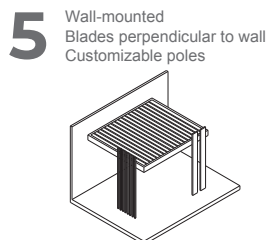

Crown / Technical Data

CUSTOMIZABLE DESIGN

Crown offers a completely different design experience. Standard modules can be personalized, their locations, thicknesses, colors can be changed and different architectural solutions can be created in harmony with the space.

RETRACTABLE BLADES AND ADJUSTABLE ANGLES

Matek Grup Royal Sky aluminum/glass panels can be adjusted to the desired angle to allow sunlight to enter the space. It features patented blade stacking technology that allows natural ventilation and retracts to turn the space into open air. It also provides optimum protection against rain and snow when the wings are fully closed.

Maximum width for each module	5000 mm
Maximum depth for each module	5000 mm
Dimensions of poles	50x50 and 300x50 mm
Maximum height	3000 mm
Extruded aluminum	✓
Insulated blades	✓
Motorized	✓
Remote controlling & Start-Stop	✓
Flexibility to be applied to different areas and sizes	✓
Durability	✓

Easy cleaning and maintenance	✓
Customizing the position of the blades	✓
Retractable	✓
Maximum protection against weather	✓
Glass/aluminum blades	Optional
Curtain systems	Optional
Glass systems	Optional
Lighting	Optional
Colour	Single / Multi
Powder Coated	✓